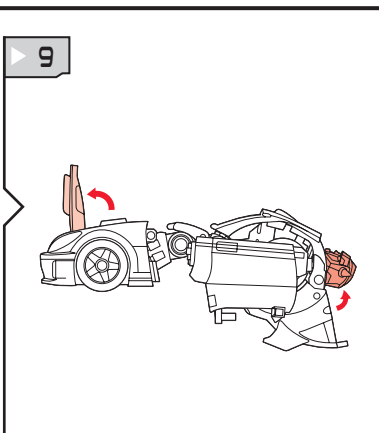

## ROBOTS IN DISGUISE

AUTOBOT®  
**CLIFFJUMPER®**

AGES 5+  
82866/81273 ASST.

TRANSFORMERS.COM

NOTE: Some parts are made to detach if excessive force is applied and are designed to be reattached if separation occurs. Adult supervision may be necessary for younger children.

### CHANGING TO ROBOT

Reverse order of instructions to convert back into vehicle.